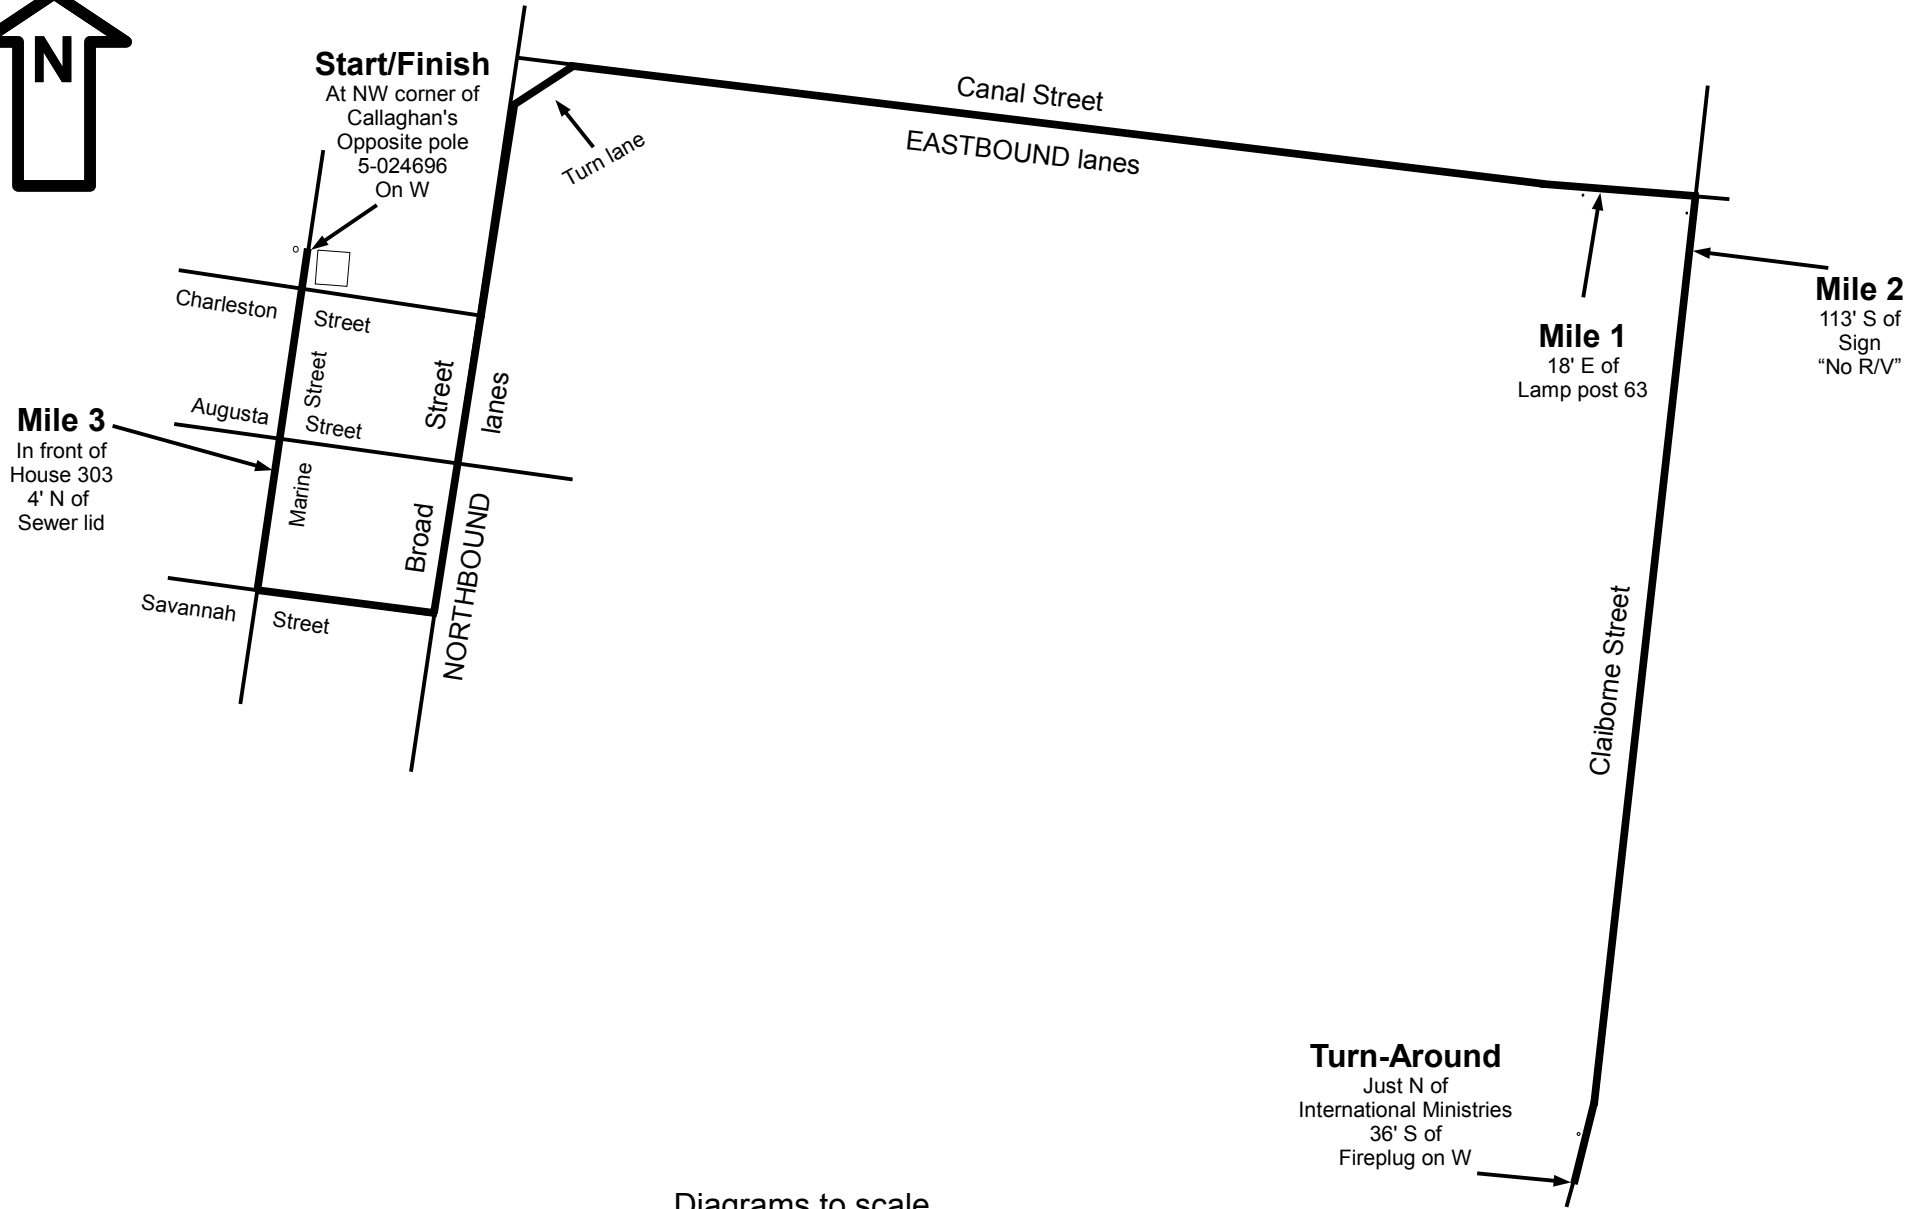

## Mobile, AL

### Diagrams to scale

Start and Finish marked with paint and washers  
Splits: Marked with paint and washers.  
Locations given explicitly  
On map

Course was measured on the SPR  
and the runners have full use of the  
road unless otherwise noted.

Measured by Jon Bowie (Daphne, AL 251-209-0887)  
jnbowie@gmail.com  
02 June 2013